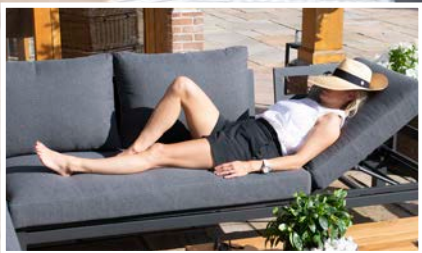

Oslo Range

Also available
with gas lift rising
table

Recline in
the sun

1. **Oslo Corner Group**
   Set includes:
2. 1 x 2 Seat Sofa
   - 1 x 3 Seat Reclining Sofa
   - 1 x Corner Piece
   - 1 x Rectangular Coffee Table