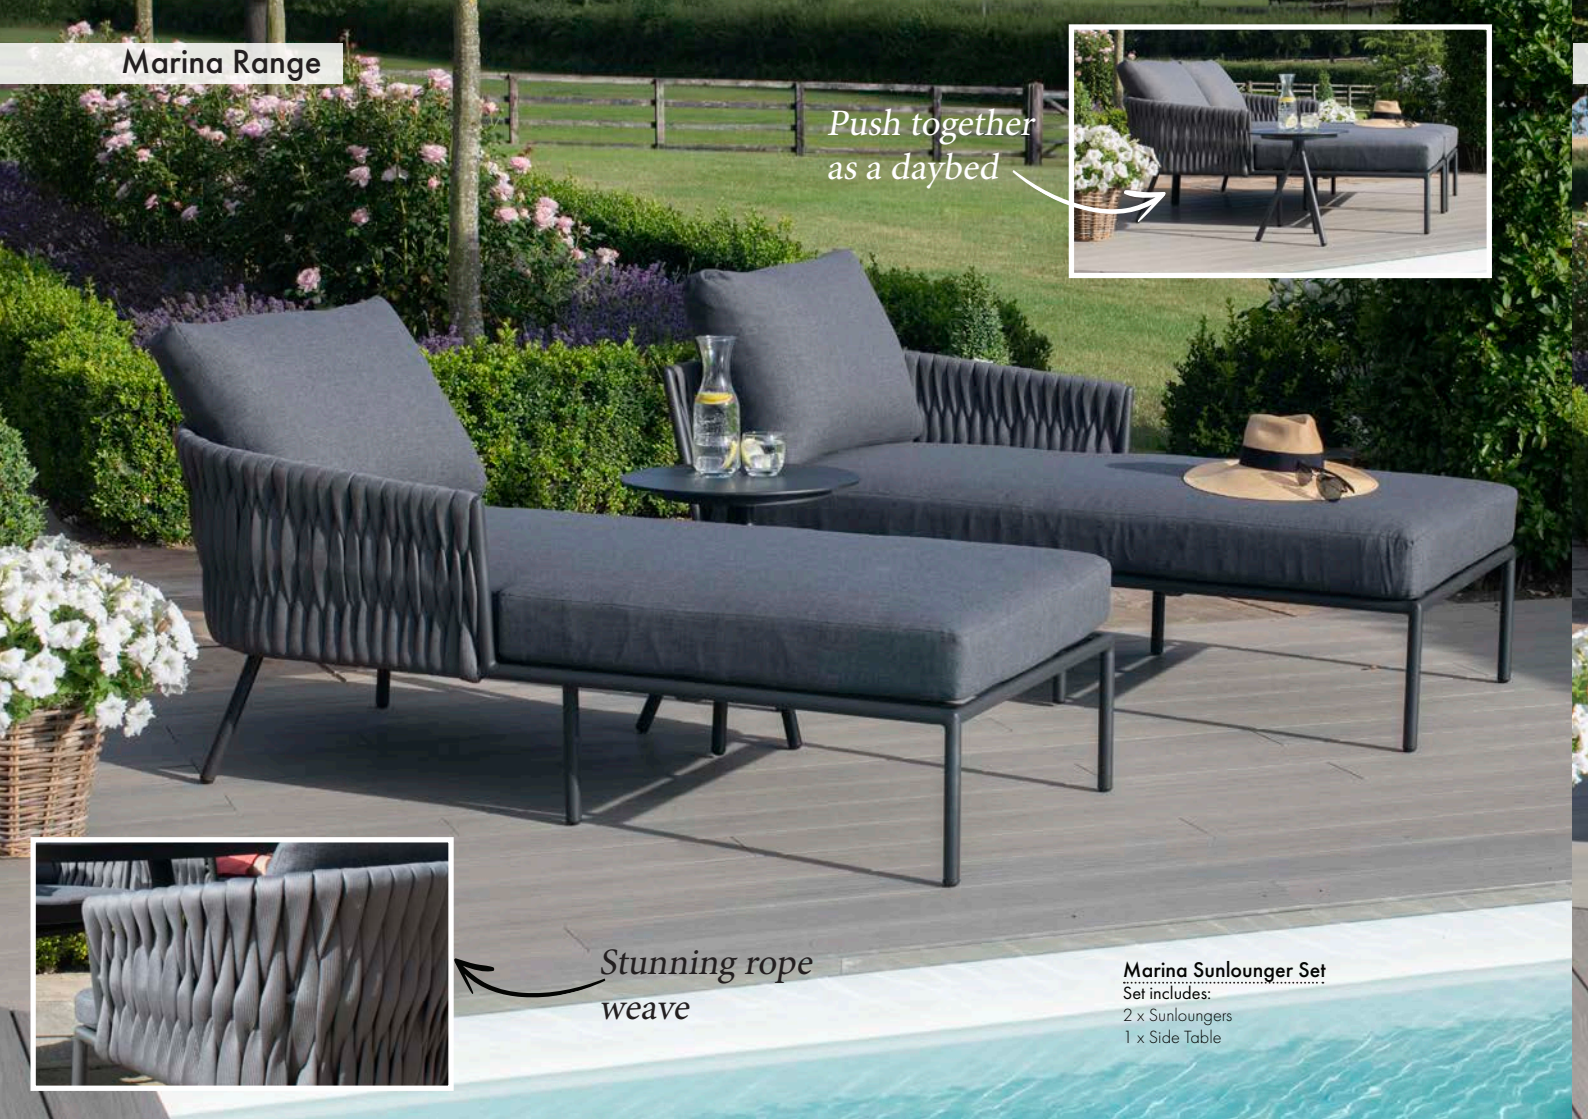

Set includes:

- 3 x 3 Seat Reclining Sofas
- 1 x Corner Piece
- 1 x Rectangular Coffee Table
- 1 x Square Side Table
- 1 x Footstool

Oslo Range

Oslo Sunlounger Set

Set includes:

2 x Sunloungers

(side table and scatter cushions not included, available to purchase separately)

Oslo Range

Accessorise
with additional tables and extra pieces

Marina Range

*Push together
as a daybed*

*Stunning rope
weave*

Marina Sunlounger Set

Set includes:
2 x Sunloungers
1 x Side Table

Marina Range

*Beautiful new
rope weave*

Marina 3 Seat Sofa Set

Set includes:

- 1 x 3 Seat Sofa
- 2 x Armchairs
- 1 x Oval Coffee Table

Marina Range

*Beautiful new
rope weave*

Marina 2 Seat Sofa Set

Set includes: